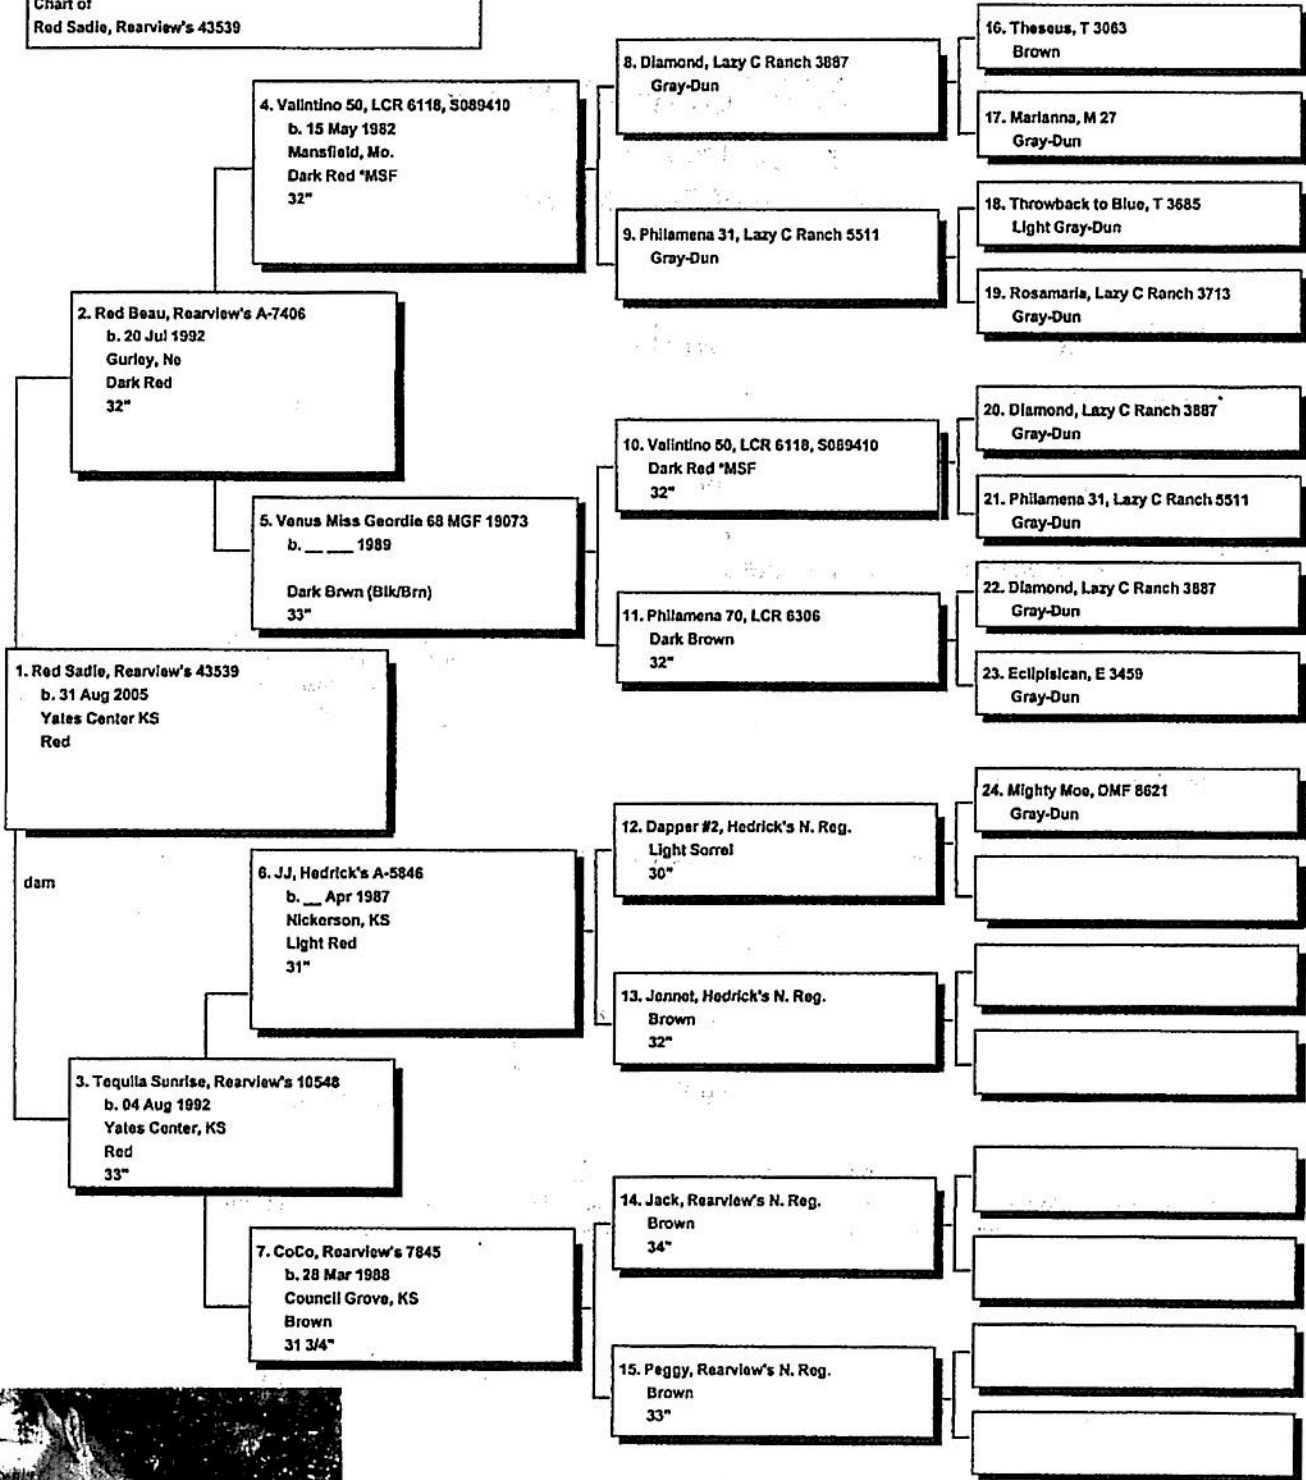

Pedigree

Chart #2

Chart of
Red Sadle, Rearview's 43539

The American Donkey and Mule Society
 P.O. Box 1210, Lewisville, TX 75067 (972) 219-0781
 The American Donkey and Mule Society is not responsible
 for errors in information submitted to the registry.