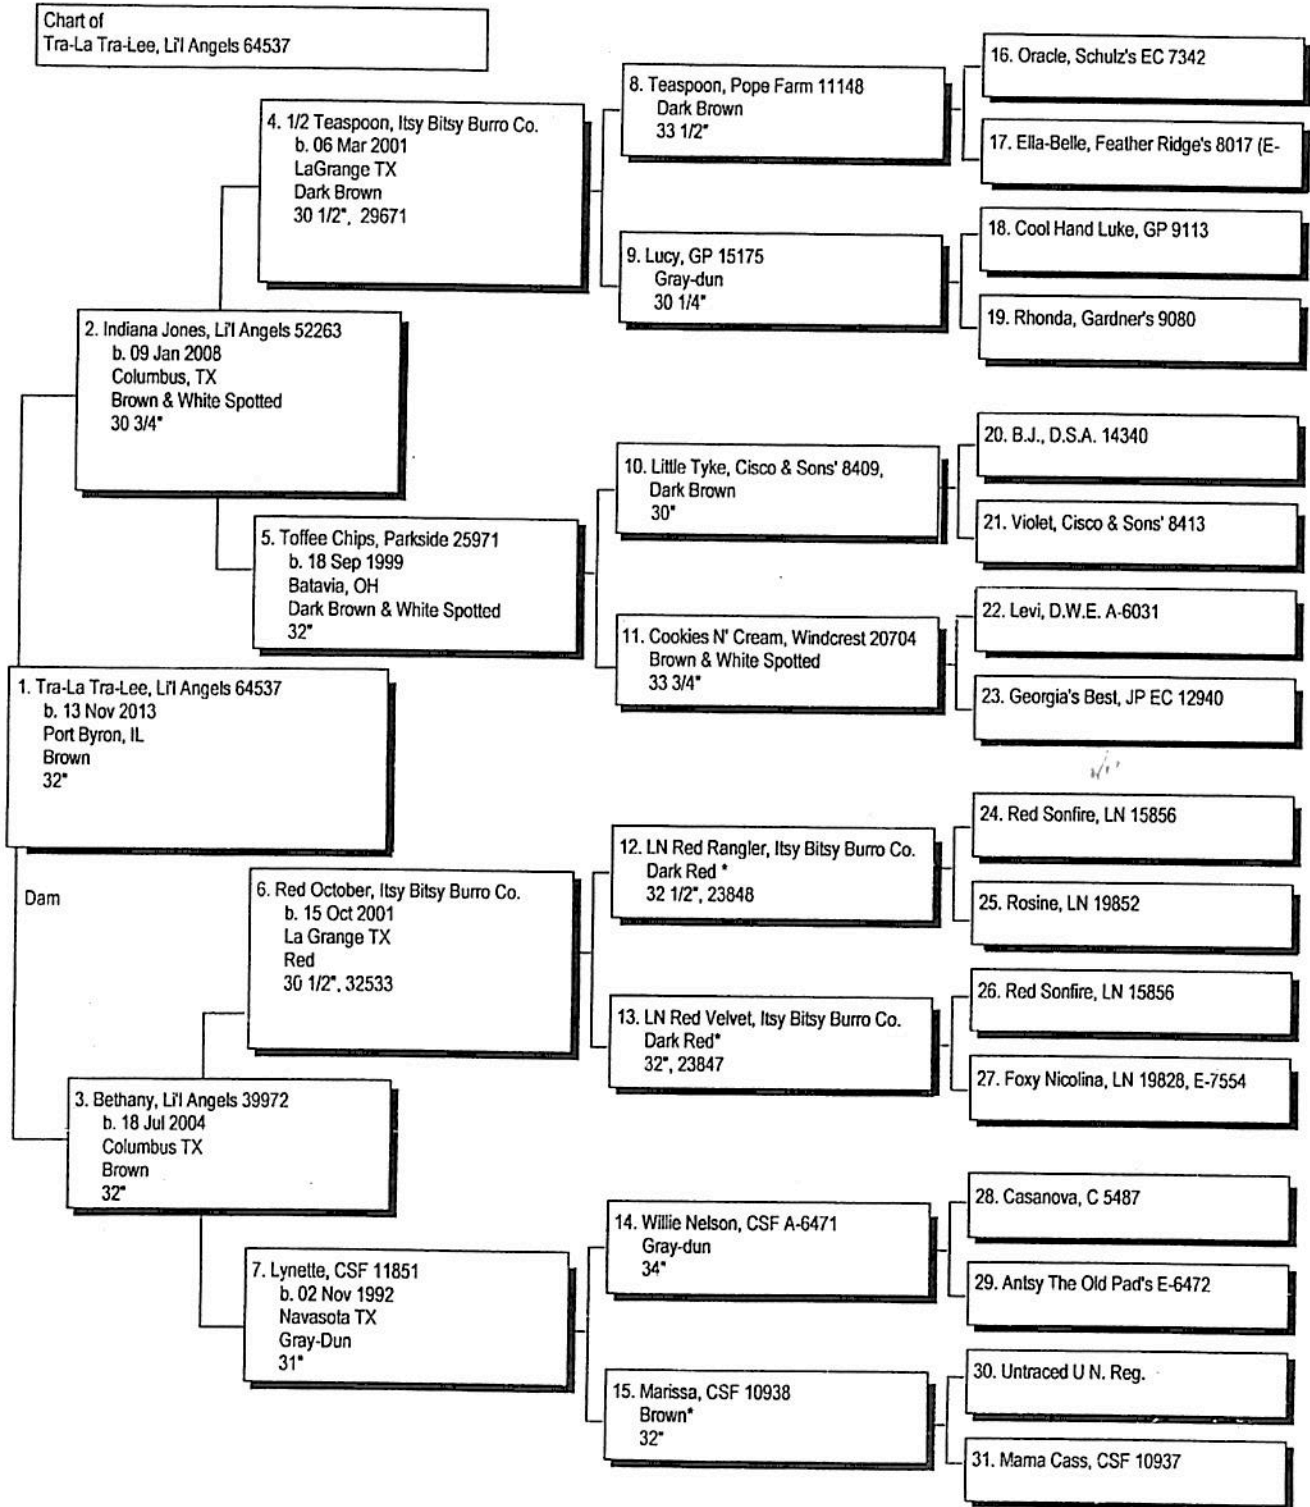

Pedigree

Chart #1

Do not remove photo.  
Certificate is invalid  
Without photo.

The American Donkey and Mule Society  
P.O. Box 1210, Lewisville, TX 75067 (972) 219-0781  
The American Donkey and Mule Society is not responsible  
for errors in information submitted to the registry.