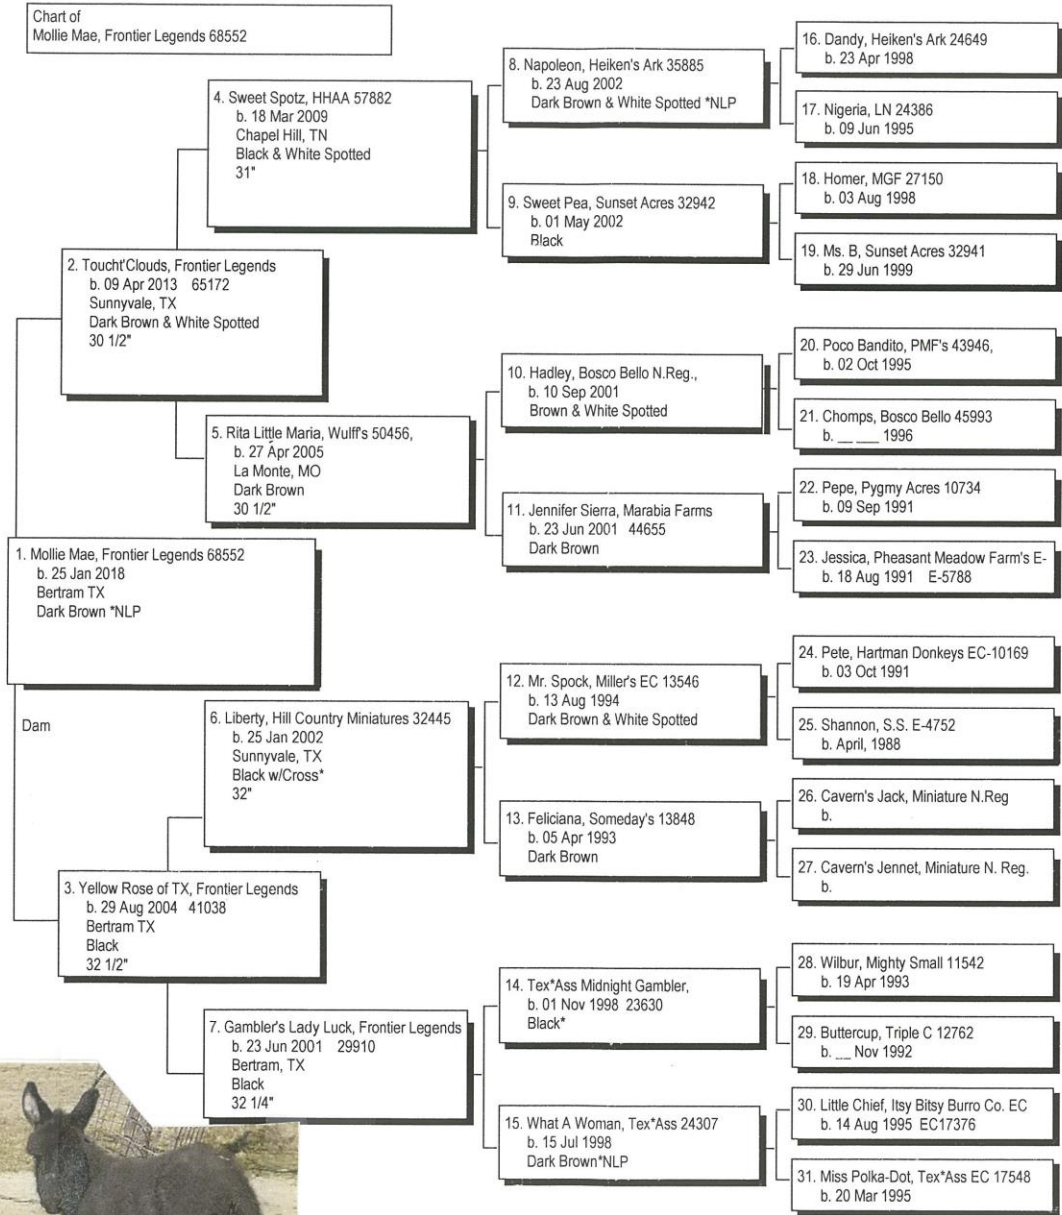

Pedigree

Chart #1

The American Donkey and Mule Society,
 PO Box 1210, Lewisville TX 75067
www.lovelongears.com/ (972) 219-0781
 The American Donkey and Mule Society is not
 responsible for errors in information submitted to
 the registry.