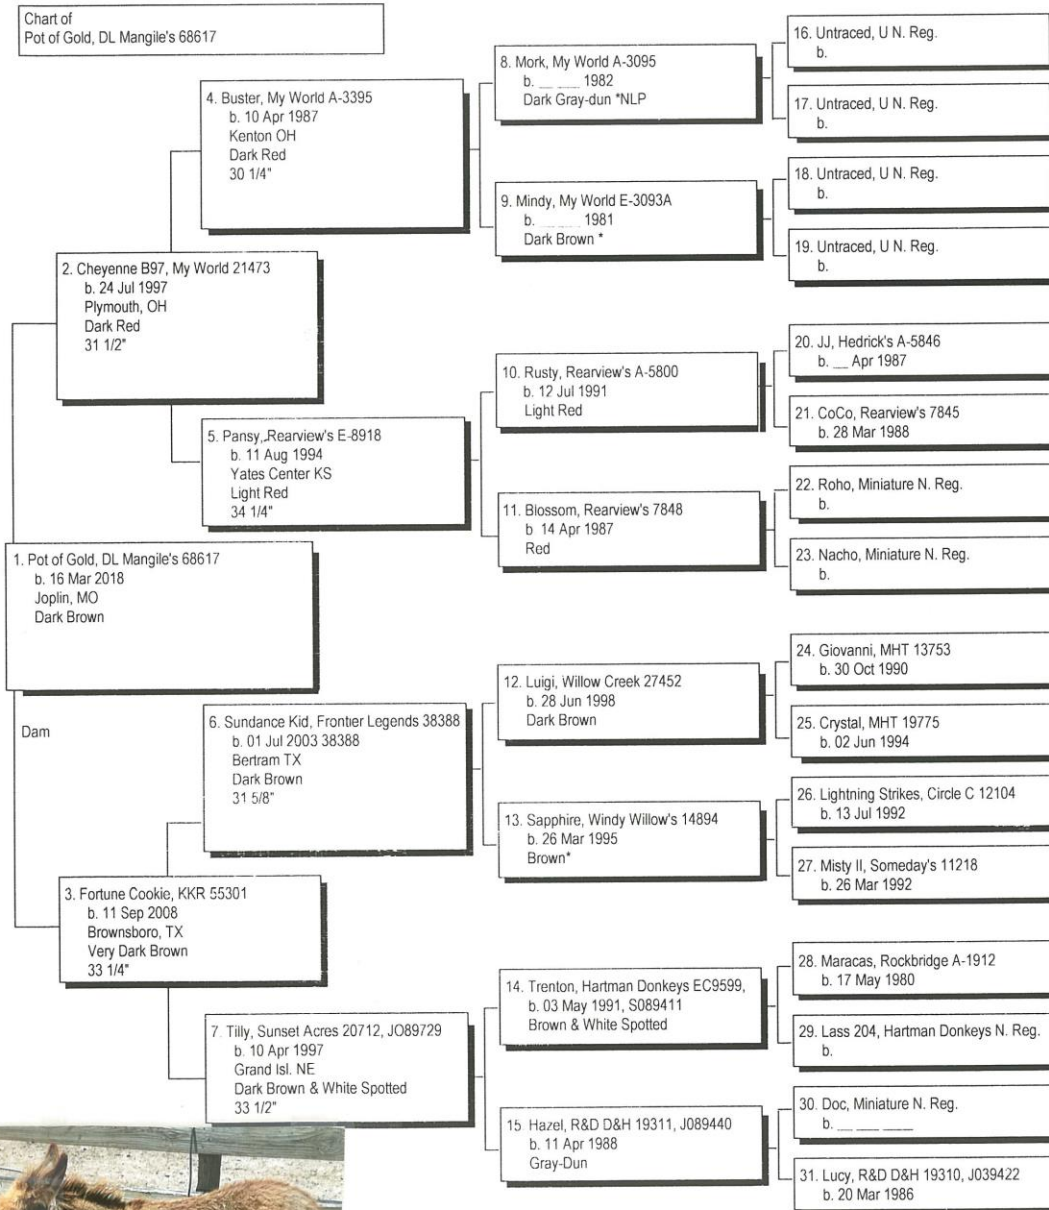

Pedigree

Chart #1

The American Donkey and Mule Society,
 PO Box 1210, Lewisville TX 75067
 www.lovelongears.com/ (972) 219-0781
 The American Donkey and Mule Society is not
 responsible for errors in information submitted to
 the registry.