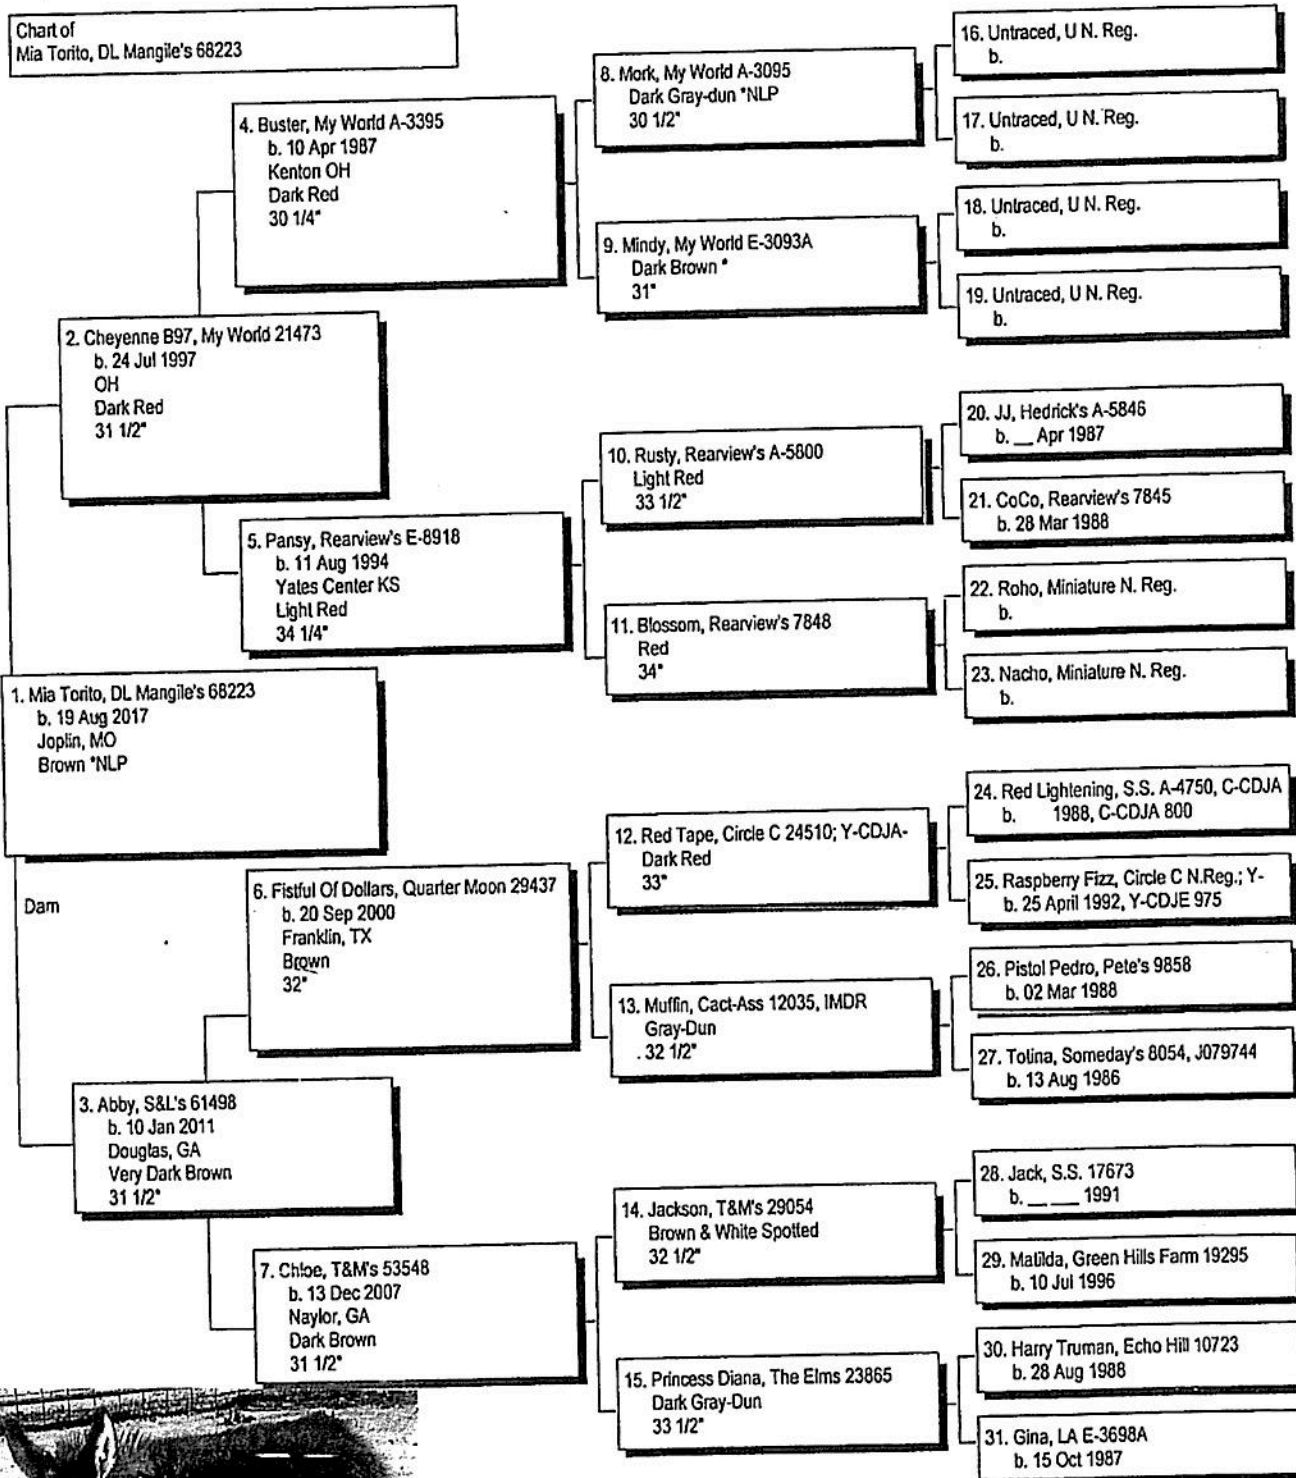

Pedigree

Chart #1

The American Donkey and Mule Society  
 P.O. Box 1210, Lewisville, TX 75067 (972) 219-0781  
 The American Donkey and Mule Society is not responsible  
 for errors in information submitted to the registry.